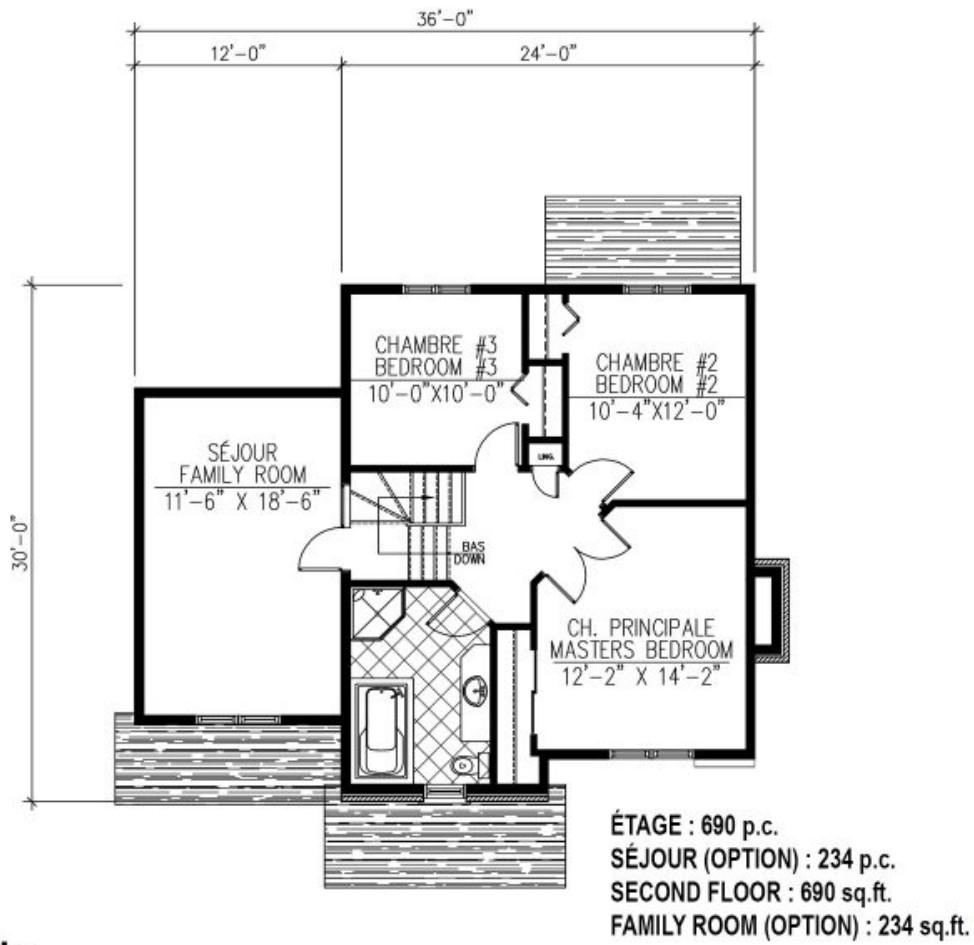

692 - LE LUTARIO

2 floors | 3 bedrooms | 1 bathroom | 1 powder room | 1,656 ft²

Starting at \$231,900

SKU: 692 | Categories: [Cottage](#) |

PRODUCT DESCRIPTION

ARCHITECTURAL STYLE: Scandinavian

DIMENSIONS

First floor area (sq ft): 728 sq ft

Floor area (sq ft): 690 sq ft

Total area (sq. ft.): 1,418 sq. ft.

Garage area (sq. ft.): 259 sq. ft.

Width of house (feet): 36'

Depth of house (feet): 34'

Total height of the house: 27'-6".

CEILING HEIGHTS

RDC: 8'

Floor: 8

Living room: 8

Dining room: 8

Master bedroom: 8'

Entrance hall: 8'

GARAGE: With, Without

FEATURES

- Kitchen with island

692 - Le Lutario

692 - Le Lutario

692 - Le Lutario

Plan Inversé / Reversed Plan

692 - Le Lutario

Plan Inversé / Reversed Plan