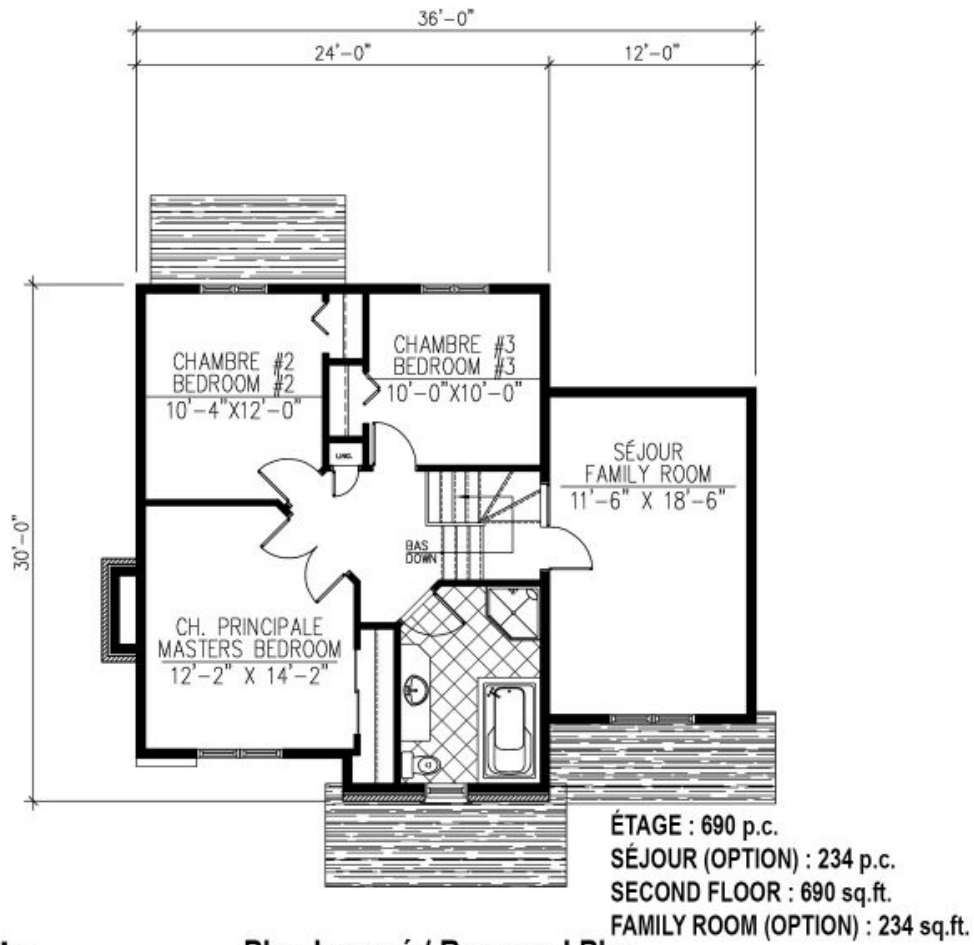

692 - LE LUTARIO

2 floors | 3 bedrooms | 1 bathroom | 1 powder room | 1,656 ft²

Starting at \$231,900

SKU: 692 | Categories: [Cottage](#) |

PRODUCT DESCRIPTION

ARCHITECTURAL STYLE: Scandinavian

DIMENSIONS

First floor area (sq ft): 728 sq ft

Floor area (sq ft): 690 sq ft

Total area (sq. ft.): 1,418 sq. ft.

Garage area (sq. ft.): 259 sq. ft.

Width of house (feet): 36'

Depth of house (feet): 34'

Total height of the house: 27'-6".

CEILING HEIGHTS

RDC: 8'

Floor: 8

Living room: 8

Dining room: 8

Master bedroom: 8'

Entrance hall: 8'

GARAGE: With, Without

FEATURES

- Kitchen with island

692 - Le Lutario

692 - Le Lutario

692 - Le Lutario

Plan Inversé / Reversed Plan

692 - Le Lutario

Plan Inversé / Reversed Plan