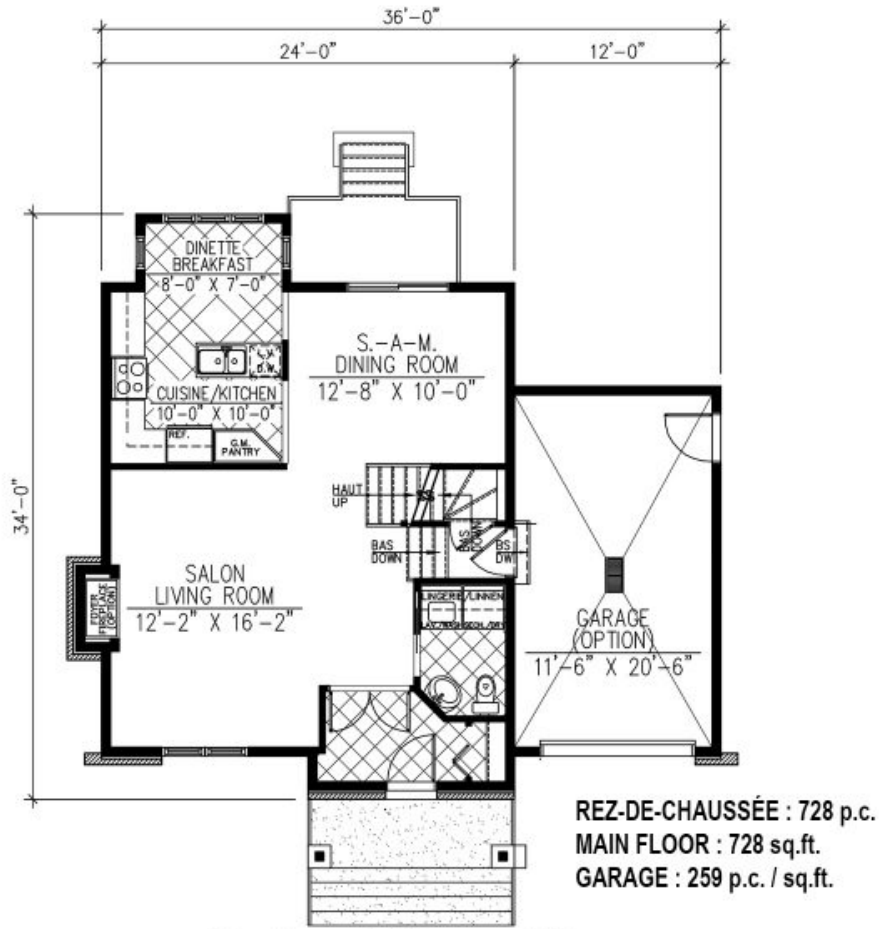

692 - LE LUTARIO

2 floors | 3 bedrooms | 1 bathroom | 1 powder room | 1,656 ft²

Starting at \$231,900

SKU: 692 | Categories: [Cottage](#) |

PRODUCT DESCRIPTION

ARCHITECTURAL STYLE: Scandinavian

DIMENSIONS

First floor area (sq ft): 728 sq ft

Floor area (sq ft): 690 sq ft

Total area (sq. ft.): 1,418 sq. ft.

Garage area (sq. ft.): 259 sq. ft.

Width of house (feet): 36'

Depth of house (feet): 34'

Total height of the house: 27'-6".

CEILING HEIGHTS

RDC: 8'

Floor: 8

Living room: 8

Dining room: 8

Master bedroom: 8'

Entrance hall: 8'

GARAGE: With, Without

FEATURES

- Kitchen with island

692 - Le Lutario

692 - Le Lutario

692 - Le Lutario

Plan Inversé / Reversed Plan

692 - Le Lutario

Plan Inversé / Reversed Plan