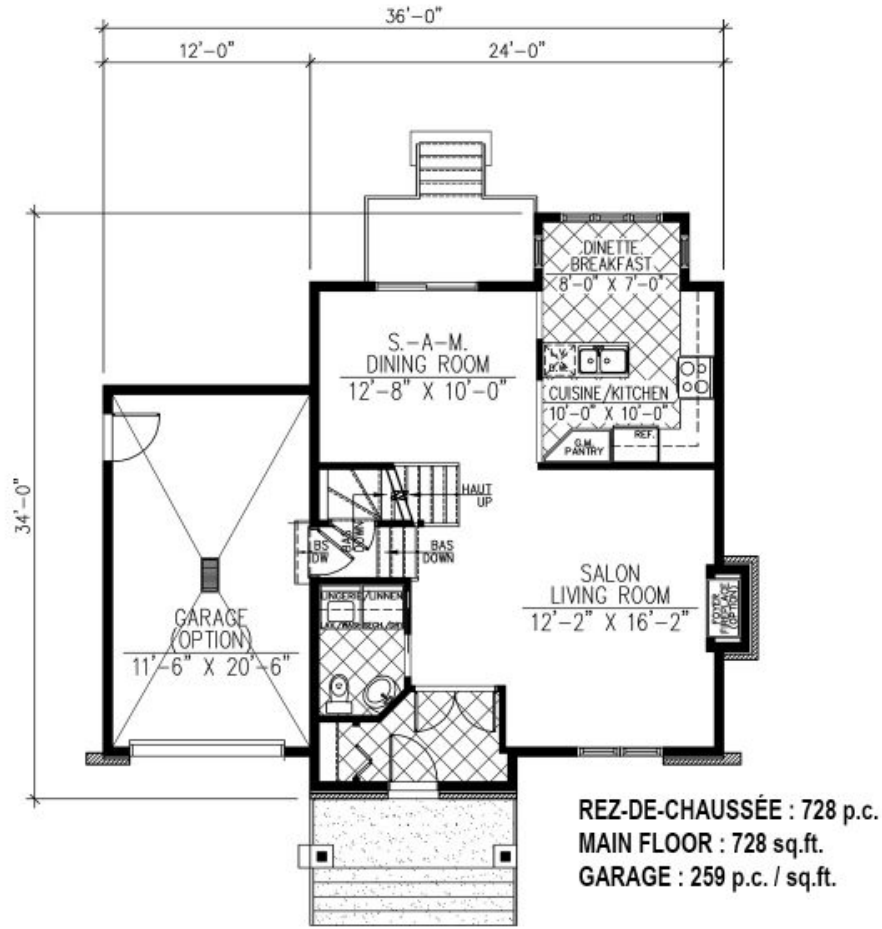

692 - LE LUTARIO

2 floors | 3 bedrooms | 1 bathroom | 1 powder room | 1,656 ft²

Starting at \$231,900

SKU: 692 | Categories: [Cottage](#) |

PRODUCT DESCRIPTION

ARCHITECTURAL STYLE: Scandinavian

DIMENSIONS

First floor area (sq ft): 728 sq ft

Floor area (sq ft): 690 sq ft

Total area (sq. ft.): 1,418 sq. ft.

Garage area (sq. ft.): 259 sq. ft.

Width of house (feet): 36'

Depth of house (feet): 34'

Total height of the house: 27'-6".

CEILING HEIGHTS

RDC: 8'

Floor: 8

Living room: 8

Dining room: 8

Master bedroom: 8'

Entrance hall: 8'

GARAGE: With, Without

FEATURES

- Kitchen with island

692 - Le Lutario

692 - Le Lutario

692 - Le Lutario

Plan Inversé / Reversed Plan

692 - Le Lutario

Plan Inversé / Reversed Plan