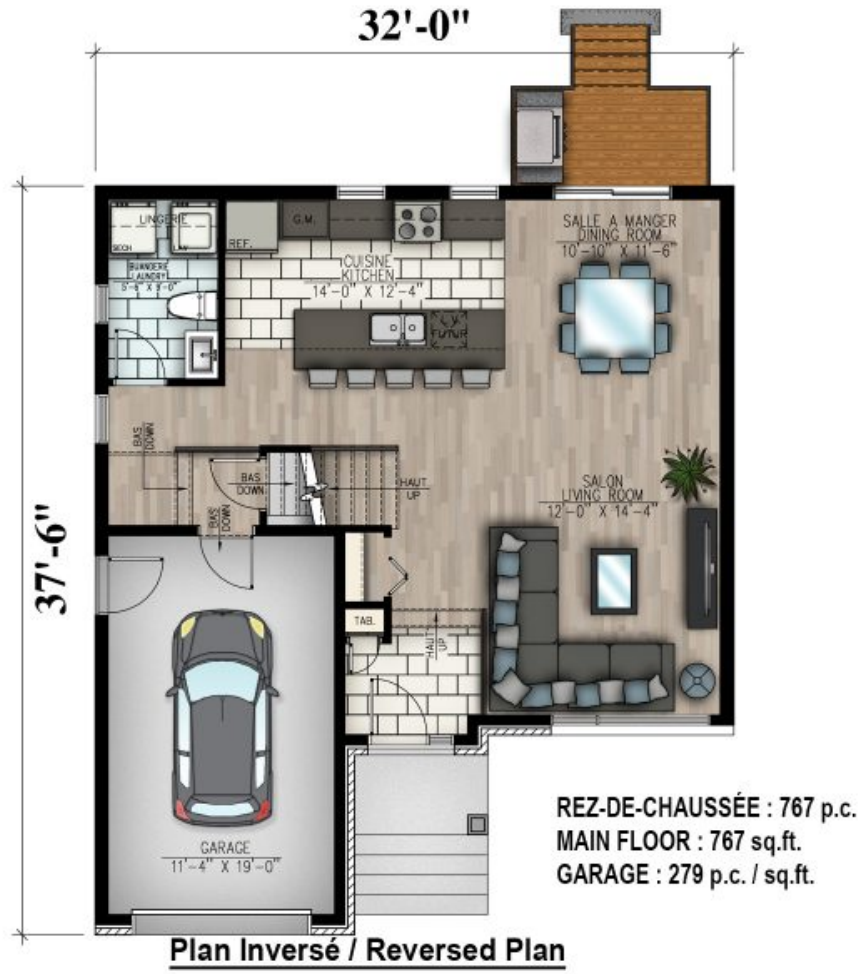

834 - Le Irta