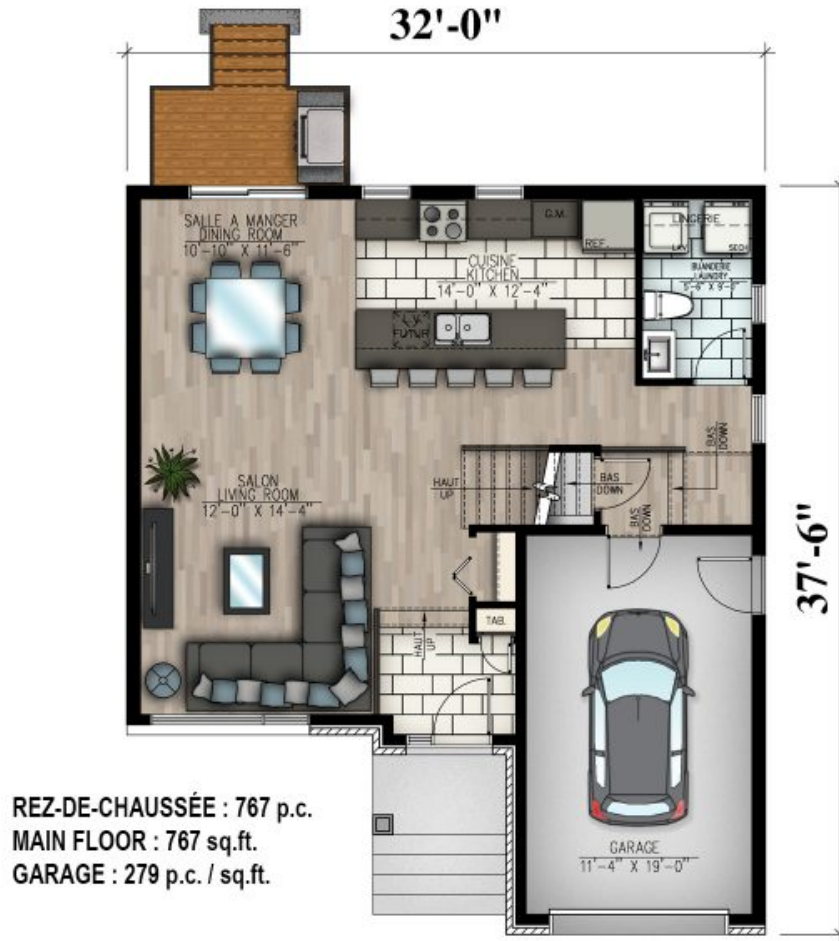

- Master bedroom with walk-in closet

834 - Le Irta