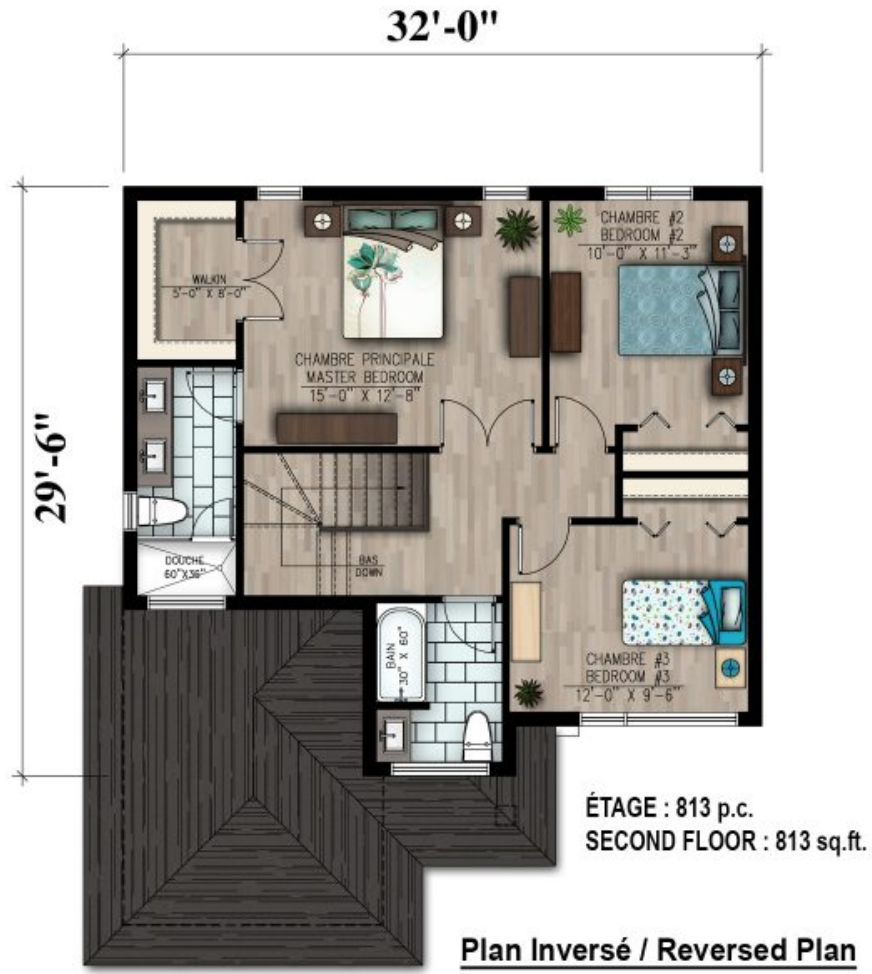

834 - Le Irta