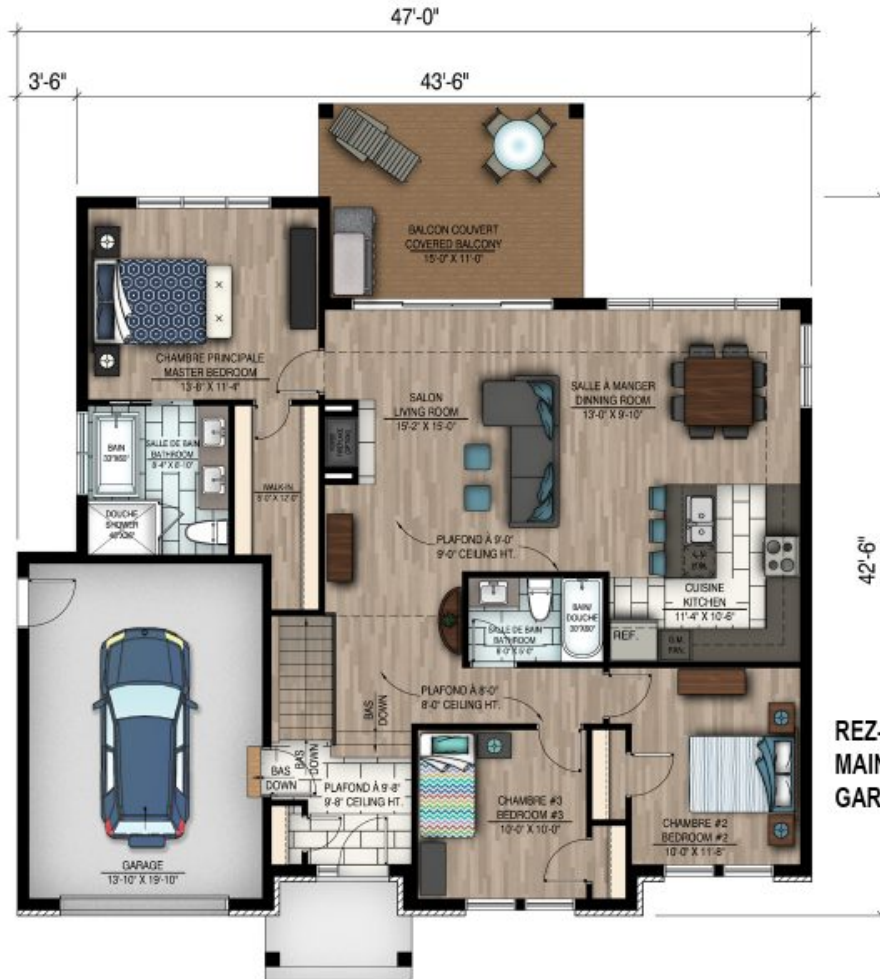

849 - LE OUTO

1 floor | 3 bedrooms | 2 bathrooms | 1,412 ft²

Starting at \$323,000

SKU: 849 | **Categories:** [Bungalow](#), [Bungalow - Plain pied](#) |

PRODUCT DESCRIPTION

ARCHITECTURAL STYLE: Contemporary-Modern

DIMENSIONS

First floor area (sq ft): 1,412 sq ft

Total area (sq. ft.): 1,412 sq. ft.

Garage area (sq. ft.): 306 sq. ft.

House width (feet): 47'

House depth (feet): 42'-6"

Total height of the house: 20'-8".

CEILING HEIGHTS

GROUND FLOOR: 8' & 9'

Living room: 9'

Dining room: 9'

Master bedroom: 8'

Entrance hall: 9'-8"

GARAGE: With

FEATURES

- Open area
- Rear lounge
- Kitchen with island
- Master bedroom on first floor
- Master bedroom with walk-in closet

- Covered patio

849 - Le Outo

ARRIERE

849 - Le Outo

LATERALE GAUCHE

849 - Le Outo

LATERALE DROITE

849 - Le Outo