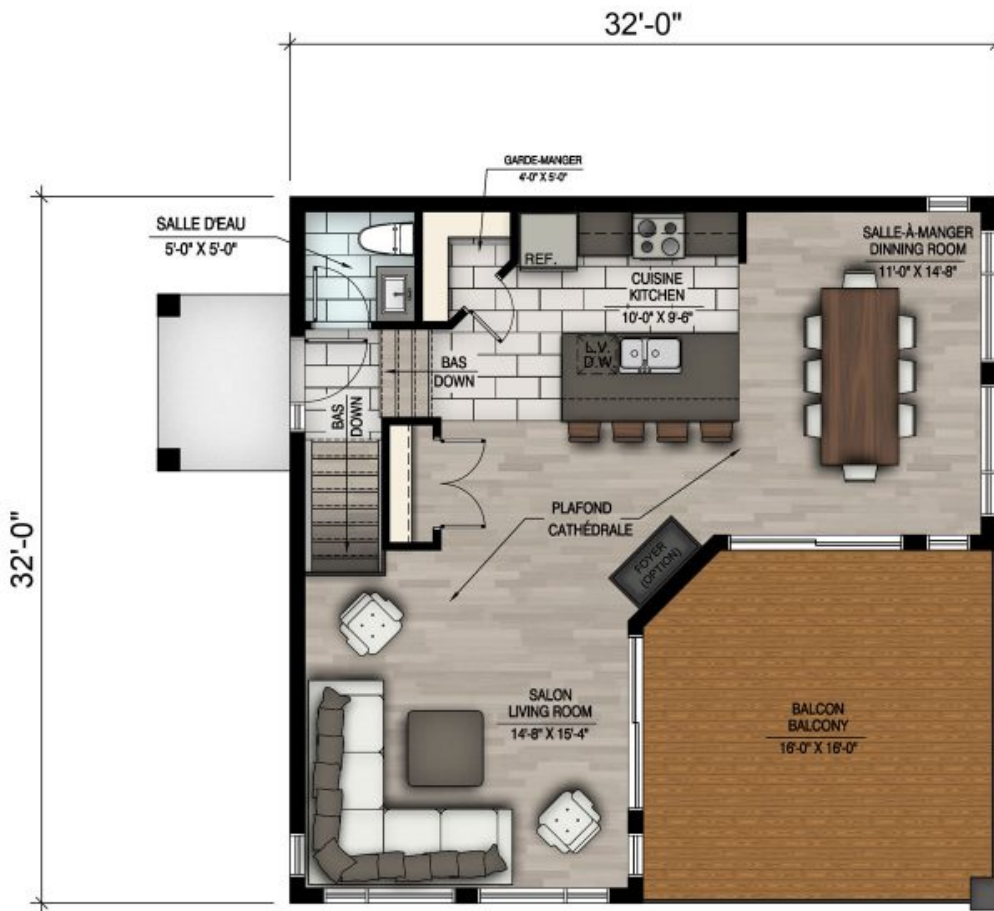

## 870 - LE SOFI

**1 floor | 2 bedrooms | 1 bathroom | 1 powder room | 774 ft<sup>2</sup>**

**Starting at \$213,500**

**SKU: 870 | Categories: [Bungalow / Chalet](#) |**

### **DIMENSIONS**

**First floor area (sq ft):** 774 sq ft

**Total area (sq. ft.):** 774 sq. ft.

**House width (feet):** 32'

**Depth of house (feet):** 32'

**Total height of house:** Front 29' / Rear 24'-10"

### **CEILING HEIGHTS**

**Ground floor:** Sloping

**Living room:** Sloping

**Dining room:** Sloping

**Master bedroom:** 8'

**Entrance hall:** Sloping

**GARAGE:** No

### **FEATURES**

- Open area
- Kitchen with walk-in pantry
  - Kitchen with island
  - Covered patio
  - Pitched roof
- Walk out / Garden level

REZ-DE-CHAUSSÉE : 774 p.c.  
MAIN FLOOR : 774 sq.ft.