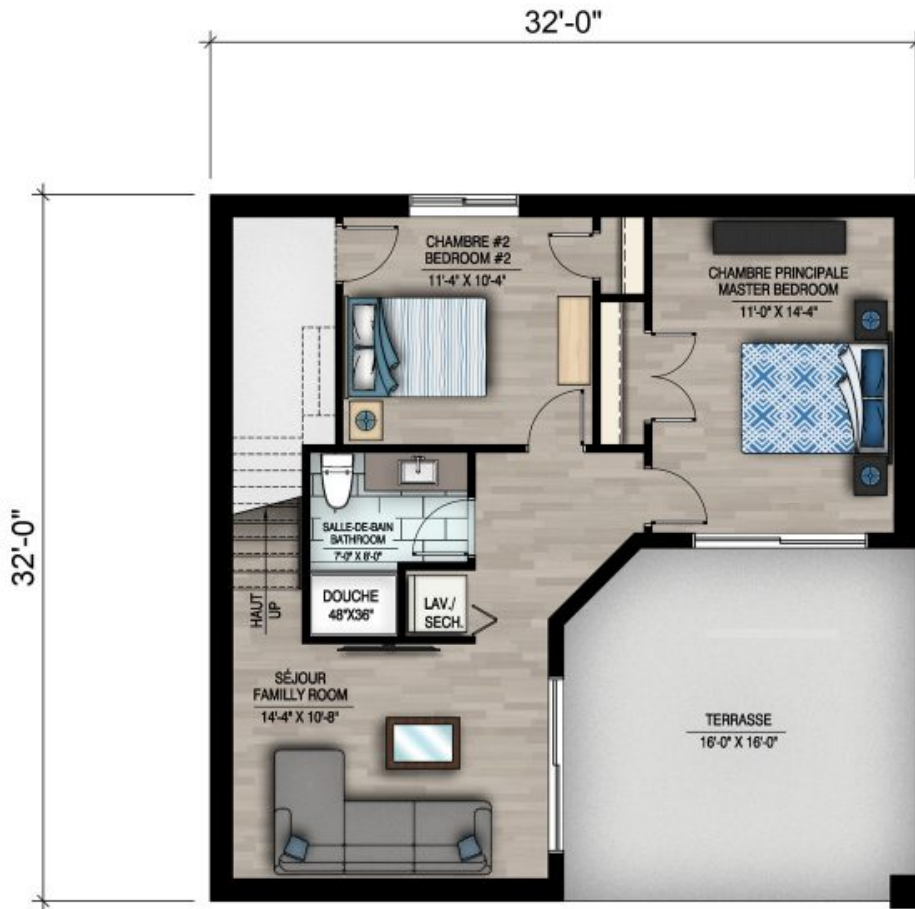

### **DIMENSIONS**

**First floor area (sq ft):** 774 sq ft

**Total area (sq. ft.):** 774 sq. ft.

**House width (feet):** 32'

**Depth of house (feet):** 32'

**Total height of house:** Front 29' / Rear 24'-10"

### **CEILING HEIGHTS**

**Ground floor:** Sloping

**Living room:** Sloping

**Dining room:** Sloping

**Master bedroom:** 8'

**Entrance hall:** Sloping

**GARAGE:** No

### **FEATURES**

- Open area
- Kitchen with walk-in pantry
  - Kitchen with island
  - Covered patio
  - Pitched roof
- Walk out / Garden level

REZ-DE-CHAUSSÉE : 774 p.c.  
MAIN FLOOR : 774 sq.ft.

# 870 - Le Sofi

REZ-DE-JARDIN : 774 p.c.  
BASEMENT : 774 sq.ft.