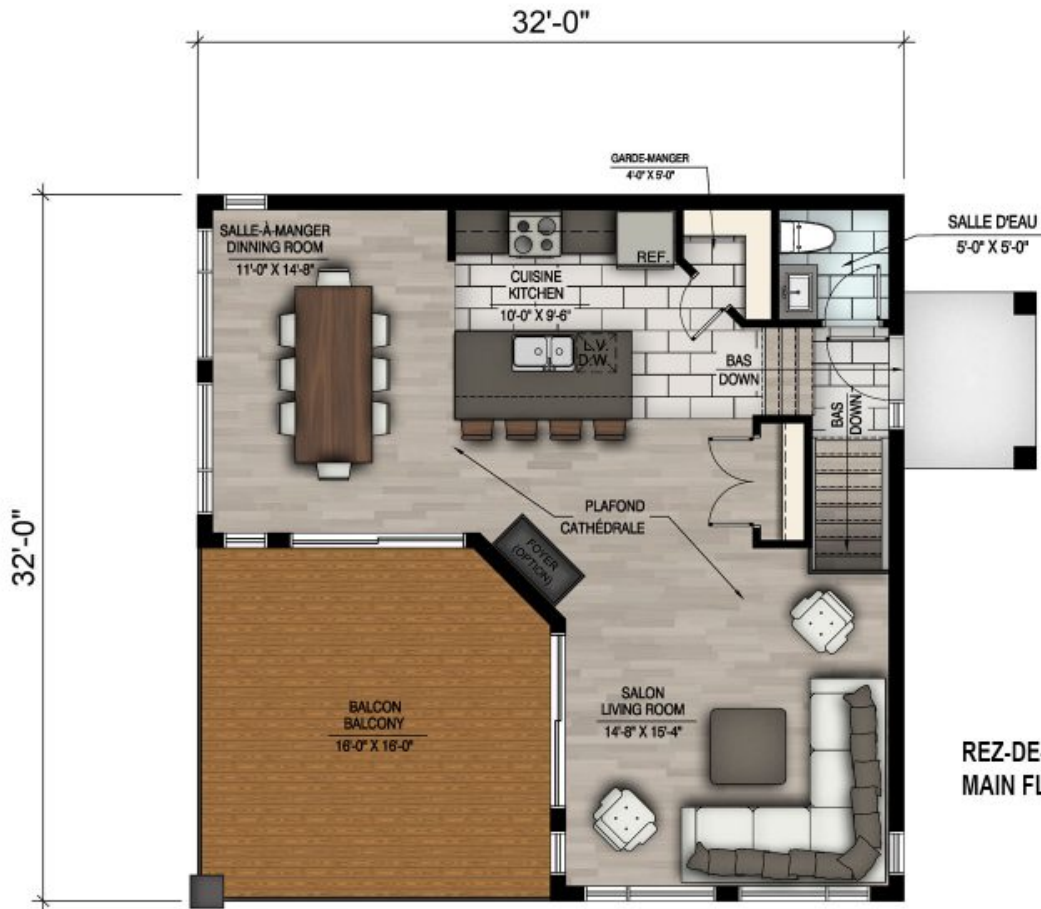

REZ-DE-CHAUSSÉE : 774 p.c.
MAIN FLOOR : 774 sq.ft.

870 - Le Sofi

Plan Inversé / Reversed Plan