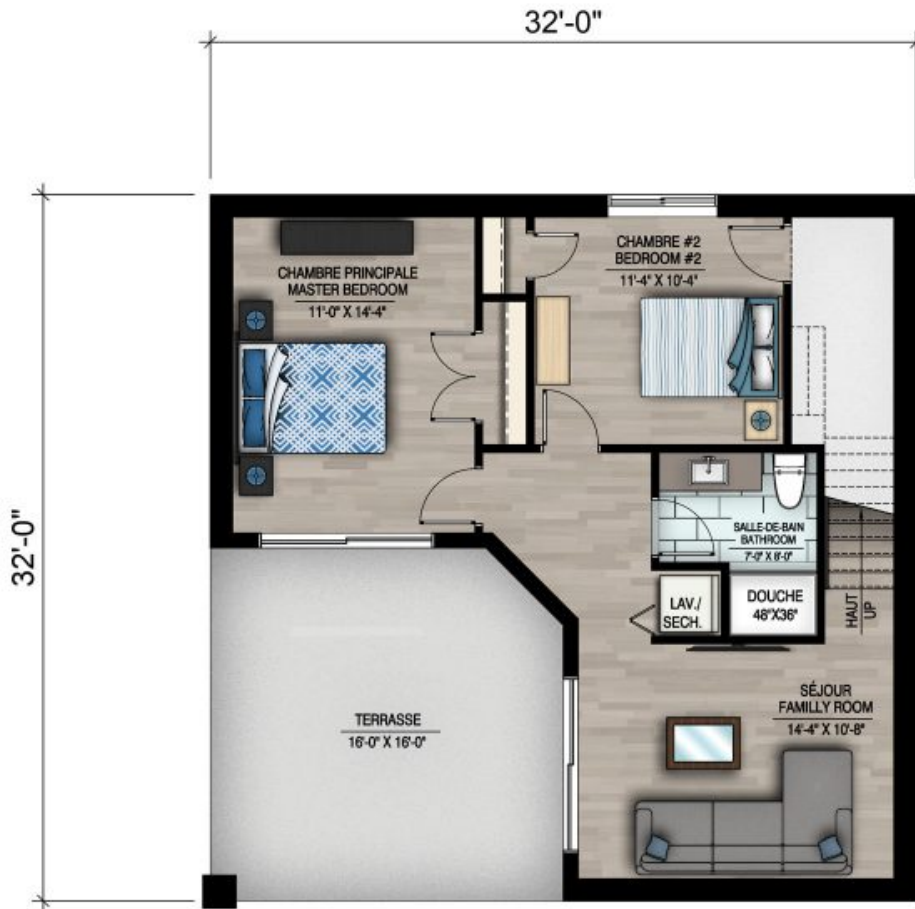

### **DIMENSIONS**

**First floor area (sq ft):** 774 sq ft

**Total area (sq. ft.):** 774 sq. ft.

**House width (feet):** 32'

**Depth of house (feet):** 32'

**Total height of house:** Front 29' / Rear 24'-10"

### **FEATURES**

- Open area
- Kitchen with walk-in pantry
  - Kitchen with island
  - Covered patio
  - Pitched roof
- Walk out / Garden level

REZ-DE-CHAUSSÉE : 774 p.c.  
MAIN FLOOR : 774 sq.ft.

# 870 - Le Sofi

REZ-DE-CHAUSSÉE : 774 p.c.  
MAIN FLOOR : 774 sq.ft.

# 870 - Le Sofi

Plan Inversé / Reversed Plan

REZ-DE-JARDIN : 774 p.c.  
BASEMENT : 774 sq.ft.