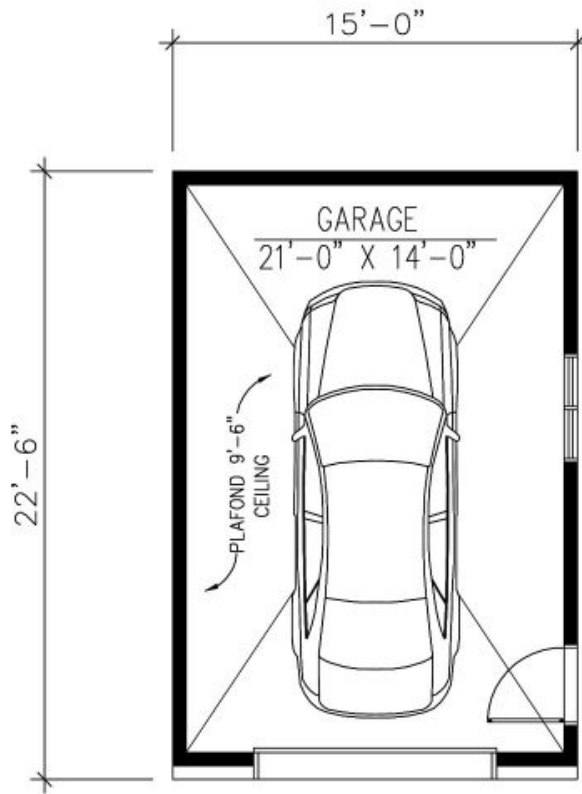

G51 - GARAGE

1 floor | 337 ft²

Starting at \$30,222

SKU: G51 | Categories: [Garage](#) |

PRODUCT DESCRIPTION

ARCHITECTURAL STYLE: Champetre-Rustique

DIMENSIONS

First floor area (sq ft): 337 sq ft

Total area (sq. ft.): 337 sq. ft.

Garage area (sq. ft.): 337 sq. ft.

Width of house (feet): 15

Depth of house (feet): 22'-6"

Total height of the house: 18'-10".

CEILING HEIGHTS

RDC: 9'-6"

GARAGE: No

FEATURES

GARAGE
REZ-DE-CHAUSSÉE : 337 p.c.
MAIN FLOOR : 337 sq.ft.

G51

GARAGE
REZ-DE-CHAUSSÉE : 337 p.c.
MAIN FLOOR : 337 sq.ft.

G51

Plan Inversé / Reversed Plan