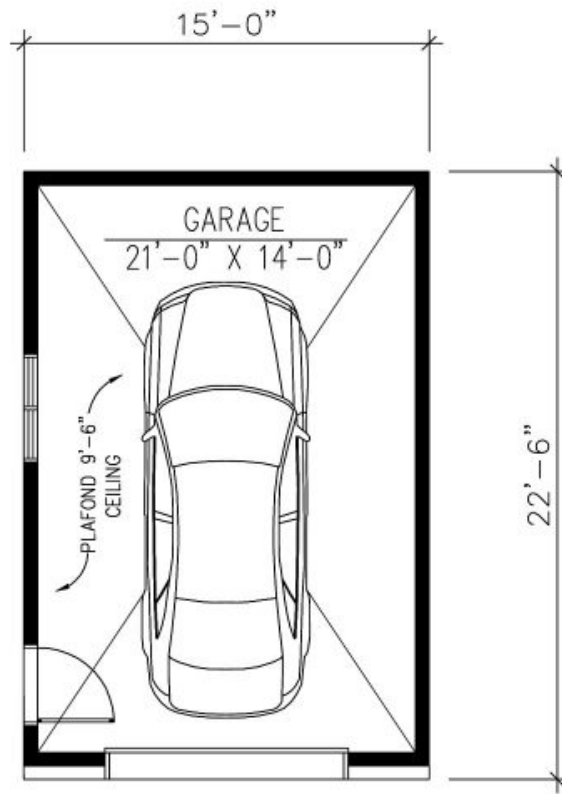

G51 - GARAGE

1 floor | 337 ft²

Starting at \$30,222

SKU: G51 | Categories: [Garage](#) |

PRODUCT DESCRIPTION

ARCHITECTURAL STYLE: Champetre-Rustique

DIMENSIONS

First floor area (sq ft): 337 sq ft

Total area (sq. ft.): 337 sq. ft.

Garage area (sq. ft.): 337 sq. ft.

Width of house (feet): 15

Depth of house (feet): 22'-6"

Total height of the house: 18'-10".

CEILING HEIGHTS

RDC: 9'-6"

GARAGE: No

FEATURES

GARAGE
REZ-DE-CHAUSSÉE : 337 p.c.
MAIN FLOOR : 337 sq.ft.

G51

GARAGE
REZ-DE-CHAUSSÉE : 337 p.c.
MAIN FLOOR : 337 sq.ft.

G51

Plan Inversé / Reversed Plan