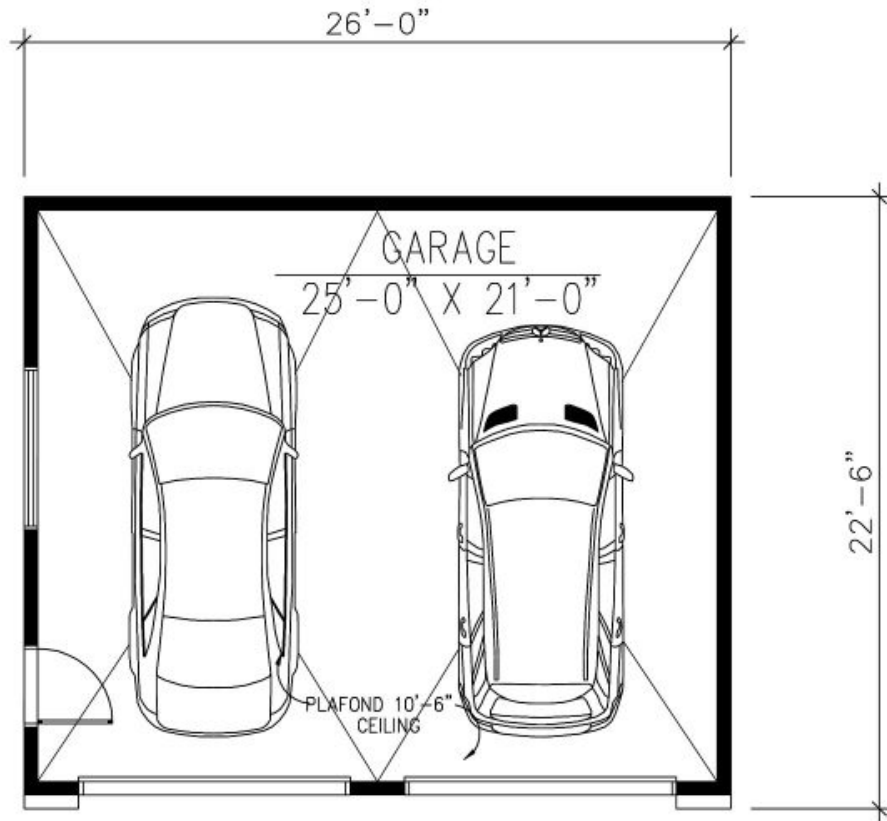

Total area (sq. ft.): 585 sq. ft.

Garage area (sq. ft.): 585 sq. ft.

Width of house (feet): 26'

Depth of house (feet): 22'-6"

Total height of the house: 17'-9".

CEILING HEIGHTS

RDC: 10'-6"

GARAGE: No

FEATURES

G54

GARAGE
REZ-DE-CHAUSSÉE : 585 p.c.
MAIN FLOOR : 585 sq.ft.

G54

Plan Inversé / Reversed Plan

GARAGE
REZ-DE-CHAUSSÉE : 585 p.c.
MAIN FLOOR : 585 sq.ft.