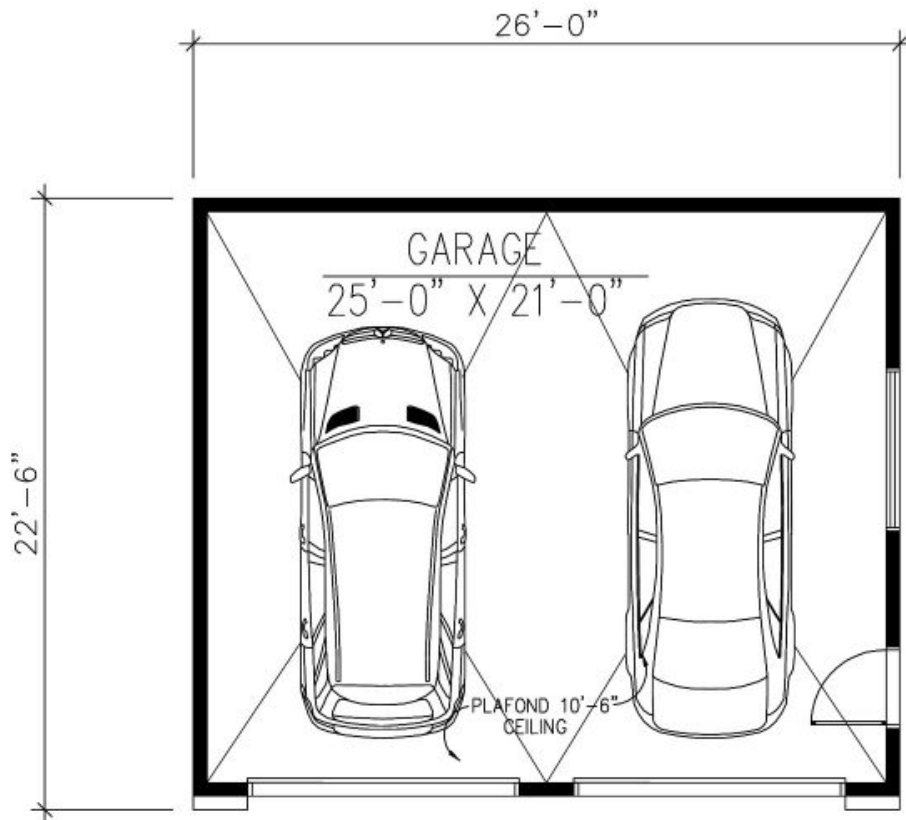

G54 - GARAGE

1 floor | 585 ft²

Starting at \$52,440

SKU: G54 | Categories: [Garage](#) |

PRODUCT DESCRIPTION

ARCHITECTURAL STYLE: Contemporary-Modern

DIMENSIONS

First floor area (sq ft): 585 sq ft

Total area (sq. ft.): 585 sq. ft.

Garage area (sq. ft.): 585 sq. ft.

Width of house (feet): 26'

Depth of house (feet): 22'-6"

Total height of the house: 17'-9".

CEILING HEIGHTS

RDC: 10'-6"

GARAGE: No

FEATURES

G54

GARAGE
REZ-DE-CHAUSSÉE : 585 p.c.
MAIN FLOOR : 585 sq.ft.

G54

Plan Inversé / Reversed Plan

GARAGE
REZ-DE-CHAUSSÉE : 585 p.c.
MAIN FLOOR : 585 sq.ft.